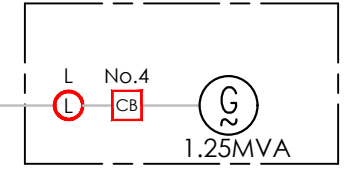

TEVIOT/ROXBURGH 33kV

3B/05E/022

Issue Z		
12/05/25		
BY	CKD	APPD
DCH	MGB	DAT

HORSESHOE BEND (TEVH)

GEORGE (TEVG)

TEVIOT BRIDGE (TEVB)

ELLIS (TEVE)

TALLA BURN