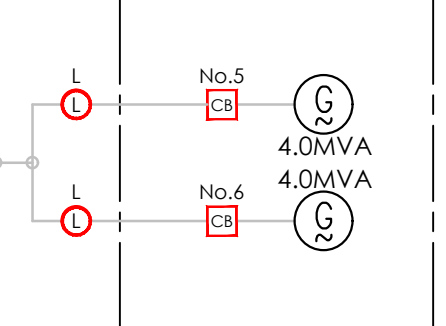

TEVIOT/ROXBURGH 33kV

3B/05E/022

Issue Z		
12/05/25		
BY	CKD	APPD
DCH	MGB	DAT

HORSESHOE BEND (TEVH)

GEORGE (TEVG)

TEVIOT BRIDGE (TEVB)

ELLIS (TEVE)

TALLA BURN