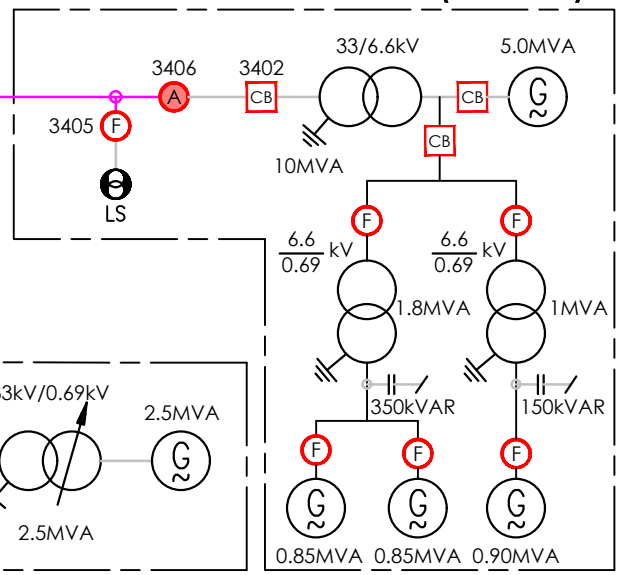

TEVIOT/ROXBURGH 33kV

3B/05E/022

Issue Z		
12/05/25		
BY	CKD	APPD
DCH	MGB	DAT

HORSESHOE BEND (TEVH)

GEORGE (TEVG)

TEVIOT BRIDGE (TEVB)

ELLIS (TEVE)

TALLA BURN