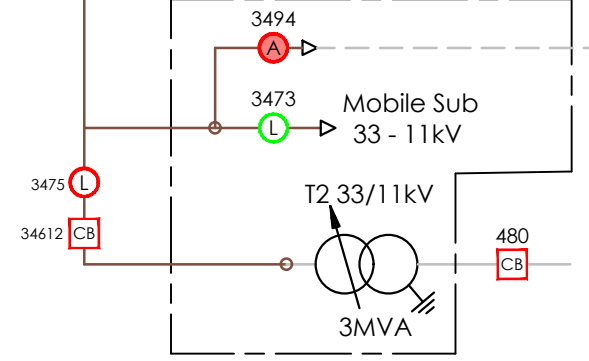

ETTRICK (ETTR)