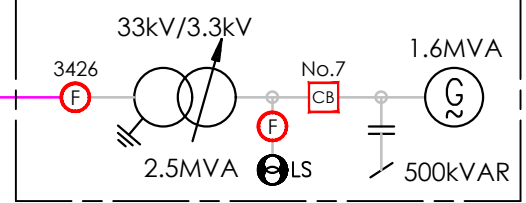

MICHELLE (TEVM)