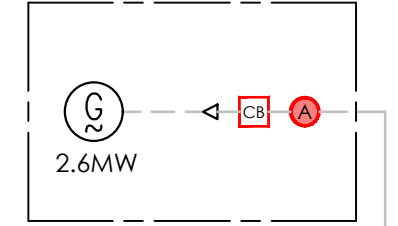

TEVIOT/ROXBURGH 33kV

3B/05E/022

Issue Z		
12/05/25		
BY	CKD	APPD
DCH	MGB	DAT

HORSESHOE BEND (TEVH)

GEORGE (TEVG)

TEVIOT BRIDGE (TEVB)

ELLIS (TEVE)

TALLA BURN